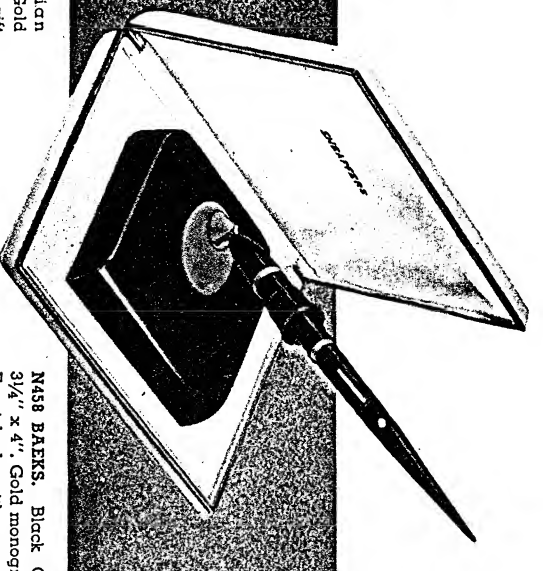

N468 BAELR. Colored Pedarra Onyx. 3" x 5". Gold monogram plate. With LIFETIME Pen $12.50.

N348 ADBYL. Green Brazilian Onyx. 3 x 5 inches. With Black LIFETIME Pen $12.50.

N498 BATERA. Brown and Colored Pedarra Onyx. 3 x 5 inches. With LIFETIME Pen $12.50.

N458 BAEEKS. Black Carrara. 3 1/4" x 4". Gold monogram plate. Furnished with special gift case. With LIFETIME Pen $12.50.